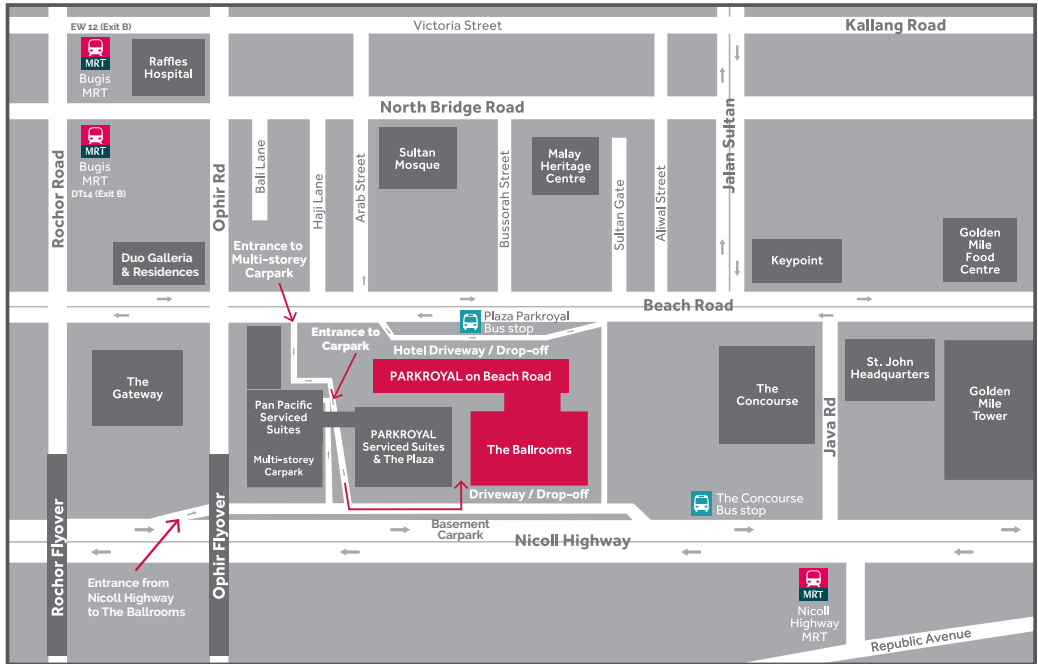

LOCATION MAP

 **Bugis MRT Station**
EW12/ DT14 (Exit B)

 **Nicoll Highway MRT Station**
CC5 (Exit A)

 **Plaza Parkroyal** (Bus stop number: 01529)
Bus service numbers: 100, 107, 107M, 961, 961M & 980

 **The Concourse** (Bus stop number: 80161)
Bus service numbers: 10, 14, 16, 70, 70M & 196